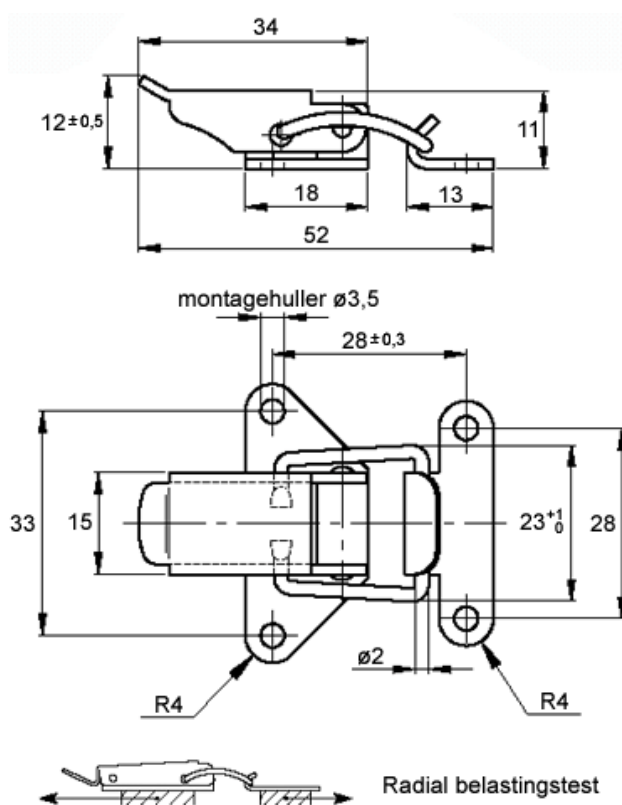

Article number: 2312420092

Description: E+G Hook clamp, stainless 420092
TLE.S-15/52+R

Measures

Max load (N) = 550
Ultimate strength (N) = 1800